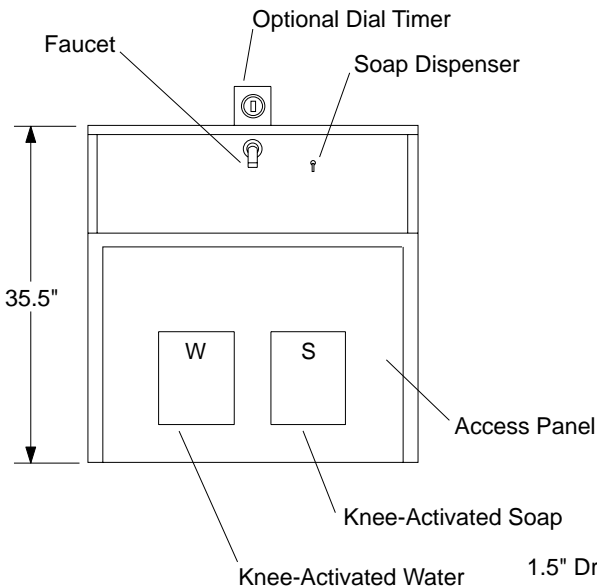

MODEL SS101 SINGLE SCRUB STATION

Design Features:

- All stainless steel construction
- All inside corners are rounded for ease in cleaning
- Thermostatically controlled mixing valve for proper water temperature
- High side panels to control splash
- Available water operation:
 1. Hands free control via infrared proximity sensor
 2. Knee or Thigh operated push panels
 3. Foot pedal
- Available soap operation:
 1. Knee or Thigh operated push panels
 2. Foot Pump
 3. Hand pump

Optional Features:

- Battery Operated Timer
- Dial Timer
- Bottom Skirt to conceal plumbing lines and provide finish look to floor
- Fluorescent Light Fixture