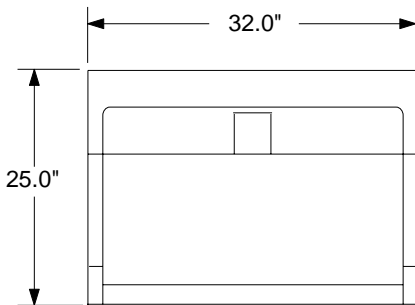

MODEL SS101 SINGLE SCRUB STATION

Design Features:

- All stainless steel construction
- All inside corners are rounded for ease in cleaning
- Thermostatically controlled mixing valve for proper water temperature
- High side panels to control splash
- Available water operation:
 1. Hands free control via infrared proximity sensor
 2. Knee or Thigh operated push panels
 3. Foot pedal
- Available soap operation:
 1. Knee or Thigh operated push panels
 2. Foot Pump
 3. Hand pump