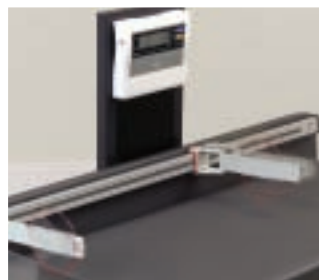

SCALE TABLE FEATURES

- Comfortable work height of 36"
- Top is rimmed on three sides for safety
- Top's front and back rim edges are beveled and the corners rounded for safety
- Easy-clean, replaceable center pad
- Built-in infantometer with folding ends for measuring height
- Easy access to weight, measurement and storage
- Built-in concealed paper dispenser and cutter
- Recessed front toe kick
- Adjustable built-in levelers provide a stable surface
- Easy-clean all laminate base
- Optional storage area locks available
- Ample 2-door storage
- 3 innovative tables to choose from

SCALE FEATURES

- Dependable, accurate Tanita scale
- Easy-read digital display
- Auto calibration on start-up
- Auto shut-off
- Electric or battery operation (6 AA batteries required)
- Weights in increments of lbs., ozs. or kilos
- Maximum weight 40 lbs.

Top Rimmed on 3 Sides

Beveled Sides

Infantometer

Digital Readout

FUN SERIES SCALE TABLES

	Length	Height	Width
7822 top	43"	–	24"
base	47"	36"	21"

Scale Table/Zoo Bus with Jungle Friends

- Features 1 end door and 1 side door with 1 adjustable shelf