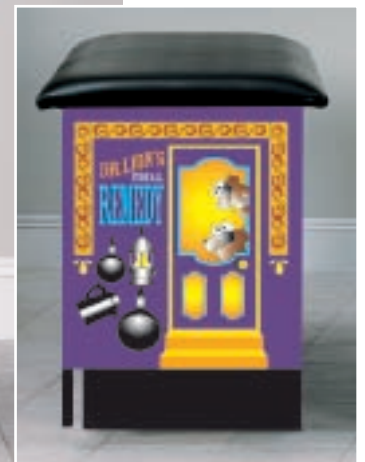

SCALE TABLE FEATURES

- Comfortable work height of 36"
- Top is rimmed on three sides for safety
- Top's front and back rim edges are beveled and the corners rounded for safety
- Easy-clean, replaceable center pad
- Built-in infantometer with folding ends for measuring height
- Easy access to weight, measurement and storage
- Built-in concealed paper dispenser and cutter
- Recessed front toe kick
- Adjustable built-in levelers provide a stable surface
- Easy-clean all laminate base
- Optional storage area locks available
- Ample 2-door storage
- 3 innovative tables to choose from

- Features 4-door storage with 3 adjustable shelves

	Length	Height	Width
7030	72"	34"	27"

Engine K-9 with Dalmatian Firefighters

- Features 4-door storage with 3 adjustable shelves

	Length	Height	Width
7040 top	43"	–	27"
base	47"	35"	21"

Outback Buggy with Aussie Animal Pals

- Features 2-door storage, removable center pad and top rimmed with stainless steel tubing on 3 sides

FUN SERIES TREATMENT TABLES

	Length	Height	Width
7050	72"	34"	27"

Cool Camper

- Features 4-door storage with 3 adjustable shelves

	Length	Height	Width
7060	68"	34"	27"

Medicine Show Wagon

- Features 3-door storage with 3 adjustable shelves