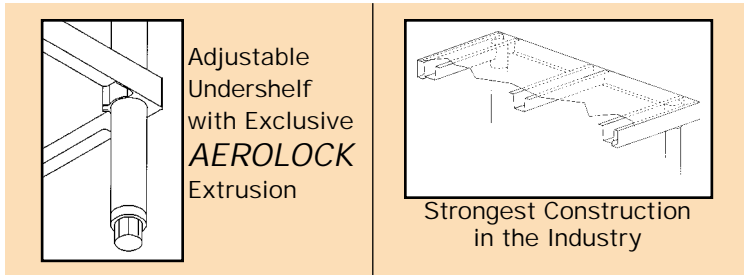

BUILT TO LAST A LIFETIME