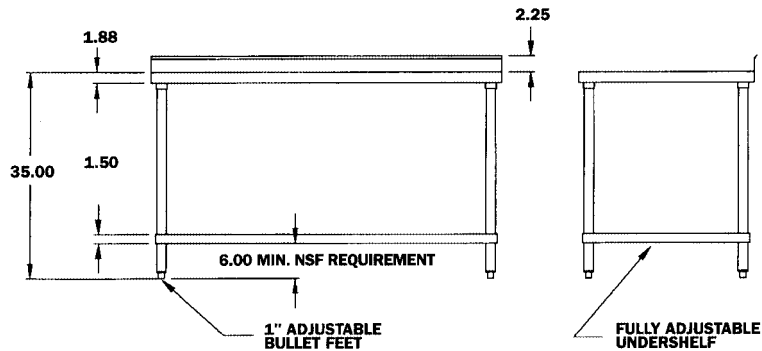

A Width	B Length	ECONOMY 16GA 430 Model #	DELUX 16GA 304 Model #	PREMIUM 14GA 304 Model #	AEROSPEC 14GA 304 Model #	Ship Weight	Cubic Feet
24" WIDE							
24	24	4TGS-2424	3TGS-2424	2TGS-2424	N.A.	25	3
24	30	4TGS-2430	3TGS-2430	2TGS-2430	N.A.	42	3
24	36	4TGS-2436	3TGS-2436	2TGS-2436	N.A.	53	4
24	48	4TGS-2448	3TGS-2448	2TGS-2448	N.A.	64	5
24	60	4TGS-2460	3TGS-2460	2TGS-2460	N.A.	74	7
24	72	4TGS-2472	3TGS-2472	2TGS-2472	N.A.	85	8
24	84	4TGS-2484	3TGS-2484	2TGS-2484	N.A.	103	9
24	96	4TGS-2496	3TGS-2496	2TGS-2496	N.A.	114	11
24	108	4TGS-24108	3TGS-24108	2TGS-24108	N.A.	130	12
24	120	4TGS-24120	3TGS-24120	2TGS-24120	N.A.	227	13
24	132	4TGS-24132	3TGS-24132	2TGS-24132	N.A.	251	15
24	144	4TGS-24144	3TGS-24144	2TGS-24144	N.A.	266	16
30" WIDE							
30	24	4TGS-3024	3TGS-3024	2TGS-3024	N.A.	47	3
30	30	4TGS-3030	3TGS-3030	2TGS-3030	N.A.	52	4
30	36	4TGS-3036	3TGS-3036	2TGS-3036	N.A.	59	5
30	48	4TGS-3048	3TGS-3048	2TGS-3048	N.A.	72	7
30	60	4TGS-3060	3TGS-3060	2TGS-3060	N.A.	85	8
30	72	4TGS-3072	3TGS-3072	2TGS-3072	N.A.	93	10
30	84	4TGS-3084	3TGS-3084	2TGS-3084	N.A.	113	12
30	96	4TGS-3096	3TGS-3096	2TGS-3096	N.A.	126	13
30	108	4TGS-30108	3TGS-30108	2TGS-30108	N.A.	150	15
30	120	4TGS-30120	3TGS-30120	2TGS-30120	N.A.	261	17
30	132	4TGS-30132	3TGS-30132	2TGS-30132	N.A.	268	18
30	144	4TGS-30144	3TGS-30144	2TGS-30144	N.A.	283	20
36" WIDE							
36	36	4TGS-3636	3TGS-3636	2TGS-3636	N.A.	75	6
36	48	4TGS-3648	3TGS-3648	2TGS-3648	N.A.	82	8
36	60	4TGS-3660	3TGS-3660	2TGS-3660	N.A.	96	10
36	72	4TGS-3672	3TGS-3672	2TGS-3672	N.A.	108	12
36	84	4TGS-3684	3TGS-3684	2TGS-3684	N.A.	127	14
36	96	4TGS-3696	3TGS-3696	2TGS-3696	N.A.	140	16
36	108	4TGS-36108	3TGS-36108	2TGS-36108	N.A.	165	18
36	120	4TGS-36120	3TGS-36120	2TGS-36120	N.A.	261	20
36	132	4TGS-36132	3TGS-36132	2TGS-36132	N.A.	290	22
36	144	4TGS-36144	3TGS-36144	2TGS-36144	N.A.	305	24

All dimensions are typical (tol. ±1/8"). • For Accessories and Options see pages TS-5A, TS-5B.