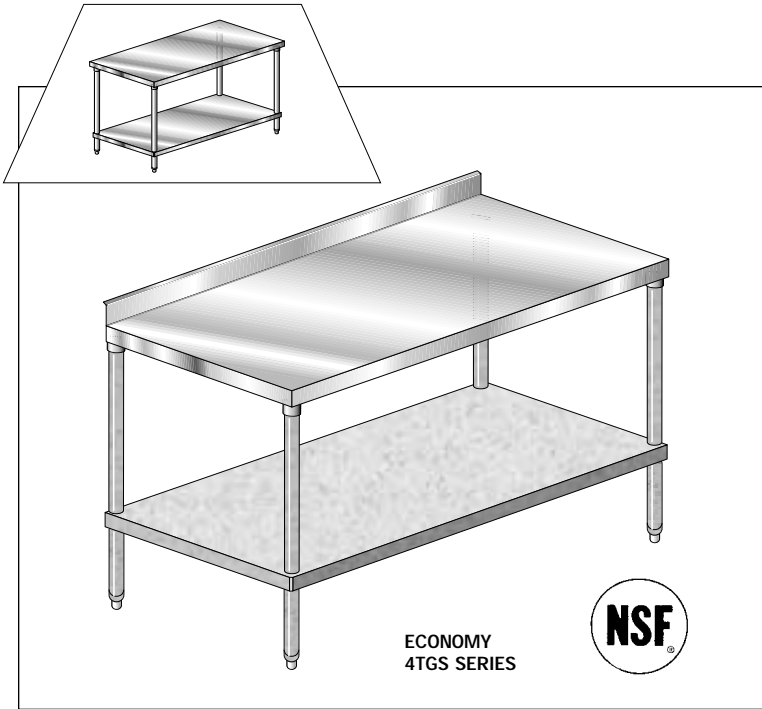

WORK TABLE

TGS SERIES 2³/₄" Backsplash, Galvanized Steel Undershef

Item# _____ Project _____

| Quantity | ECONOMY 16GA 430 Model # | DELUX 16GA 304 Model # | PREMIUM 14GA 304 Model # | AEROSPEC 14GA 304 Model # |
|-----------------|--------------------------------|------------------------------|--------------------------------|---------------------------------|
| 24" WIDE | | | | |
| — | 4TGS-2424 | 3TGS-2424 | 2TGS-2424 | N.A. |
| — | 4TGS-2430 | 3TGS-2430 | 2TGS-2430 | N.A. |
| — | 4TGS-2436 | 3TGS-2436 | 2TGS-2436 | N.A. |
| — | 4TGS-2448 | 3TGS-2448 | 2TGS-2448 | N.A. |
| — | 4TGS-2460 | 3TGS-2460 | 2TGS-2460 | N.A. |
| — | 4TGS-2472 | 3TGS-2472 | 2TGS-2472 | N.A. |
| — | 4TGS-2484 | 3TGS-2484 | 2TGS-2484 | N.A. |
| — | 4TGS-2496 | 3TGS-2496 | 2TGS-2496 | N.A. |
| — | 4TGS-24108 | 3TGS-24108 | 2TGS-24108 | N.A. |
| — | 4TGS-24120 | 3TGS-24120 | 2TGS-24120 | N.A. |
| — | 4TGS-24132 | 3TGS-24132 | 2TGS-24132 | N.A. |
| — | 4TGS-24144 | 3TGS-24144 | 2TGS-24144 | N.A. |

MATERIAL

TOP

- 1/8" turn down on 3 sides.
- Rear has a 2 3/4" splash.
- Two heavy gauge steel box channels on 24" wide tables for rigidity.
- Three heavy gauge steel box channels on 30" tables for rigidity.
- Four heavy gauge steel box channels on 36" tables for rigidity.
- Sound deadened between table top and channels.

SHELF

- 18 gauge galvanized steel.

LEGS

- 1 1/2" O.D. 16 gauge galvanized steel tubing, complete with 1" adjustable, impact resistant, plastic feet.

DESIGN FEATURES

- Undershef is the largest in the industry.
- Undershef is fully adjustable and flexible in design.
- All tables fully cartoned.
- Easily assembled.