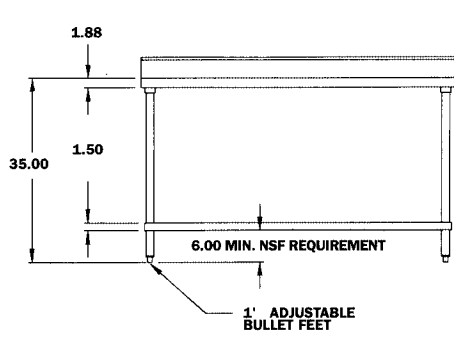

# DIMENSIONAL SPECIFICATIONS

TGB SERIES 4" & 10" Backsplash, Galvanized Steel Undershef

- Tables over 72" in length are shipped with six legs.
- Undershef O.D. Table Length -2", Table Width -2".
- All feet have a full 1" adjustability.