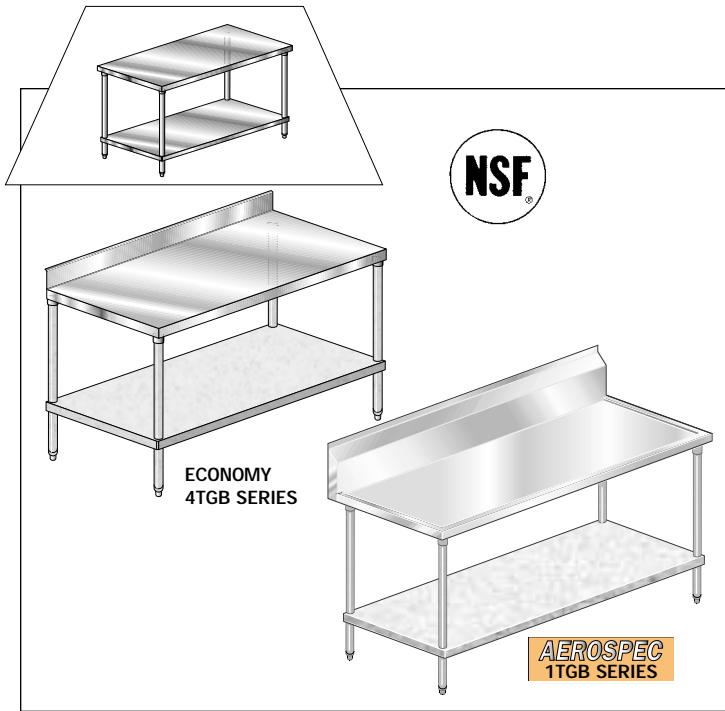

AERO

TGB SERIES 4" & 10" Backsplash, Galvanized Steel Undershef

WORK TABLE