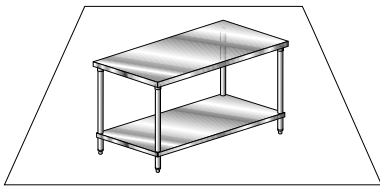

DIMENSIONAL SPECIFICATIONS

TGB SERIES 4" & 10" Backsplash, Galvanized Steel Undershaft

- Tables over 72" in length are shipped with six legs.
- Undershaft O.D. Table Length -2", Table Width -2".
- All feet have a full 1" adjustability.