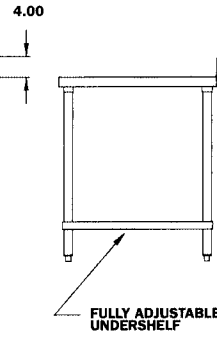

# DIMENSIONAL SPECIFICATIONS

TGB SERIES 4" & 10" Backsplash, Galvanized Steel Undershef

- Tables over 72" in length are shipped with six legs.
- Undershef O.D. Table Length -2", Table Width -2".
- All feet have a full 1" adjustability.