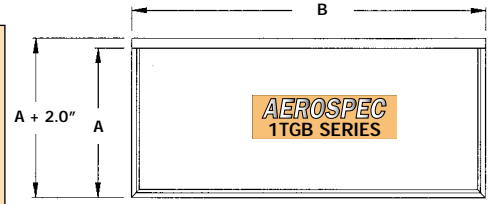

A Width	B Length	ECONOMY 16GA 430 Model #	DELUX 16GA 304 Model #	PREMIUM 14GA 304 Model #	AEROSPEC 14GA 304 Model #	Ship Weight	Cubic Feet
24" WIDE							
24	24	4TGB-2424	3TGB-2424	2TGB-2424	1TGB-2424	50	5
24	30	4TGB-2430	3TGB-2430	2TGB-2430	1TGB-2430	55	6
24	36	4TGB-2436	3TGB-2436	2TGB-2436	1TGB-2436	66	7
24	48	4TGB-2448	3TGB-2448	2TGB-2448	1TGB-2448	81	9
24	60	4TGB-2460	3TGB-2460	2TGB-2460	1TGB-2460	95	12
24	72	4TGB-2472	3TGB-2472	2TGB-2472	1TGB-2472	113	14
24	84	4TGB-2484	3TGB-2484	2TGB-2484	1TGB-2484	135	16
24	96	4TGB-2496	3TGB-2496	2TGB-2496	1TGB-2496	150	18
24	108	4TGB-24108	3TGB-24108	2TGB-24108	1TGB-24108	165	21
24	120	4TGB-24120	3TGB-24120	2TGB-24120	1TGB-24120	268	28
24	132	4TGB-24132	3TGB-24132	2TGB-24132	1TGB-24132	301	36
24	144	4TGB-24144	3TGB-24144	2TGB-24144	1TGB-24144	316	39

30" WIDE							
30	24	4TGB-3024	3TGB-3024	2TGB-3024	1TGB-3024	56	6
30	30	4TGB-3030	3TGB-3030	2TGB-3030	1TGB-3024	70	7
30	36	4TGB-3036	3TGB-3036	2TGB-3036	1TGB-3036	77	9
30	48	4TGB-3048	3TGB-3048	2TGB-3048	1TGB-3048	92	11
30	60	4TGB-3060	3TGB-3060	2TGB-3060	1TGB-3060	111	14
30	72	4TGB-3072	3TGB-3072	2TGB-3072	1TGB-3072	129	17
30	84	4TGB-3084	3TGB-3084	2TGB-3084	1TGB-3084	153	20
30	96	4TGB-3096	3TGB-3096	2TGB-3096	1TGB-3096	171	22
30	108	4TGB-30108	3TGB-30108	2TGB-30108	1TGB-30108	195	25
30	120	4TGB-30120	3TGB-30120	2TGB-30120	1TGB-30120	294	40
30	132	4TGB-30132	3TGB-30132	2TGB-30132	1TGB-30132	331	43
30	144	4TGB-30144	3TGB-30144	2TGB-30144	1TGB-30144	346	47

36" WIDE							
36	36	4TGB-3636	3TGB-3636	2TGB-3636	1TGB-3636	92	10
36	48	4TGB-3648	3TGB-3648	2TGB-3648	1TGB-3648	101	14
36	60	4TGB-3660	3TGB-3660	2TGB-3660	1TGB-3660	121	17
36	72	4TGB-3672	3TGB-3672	2TGB-3672	1TGB-3672	142	20
36	84	4TGB-3684	3TGB-3684	2TGB-3684	1TGB-3684	160	23
36	96	4TGB-3696	3TGB-3696	2TGB-3696	1TGB-3696	169	27
36	108	4TGB-36108	3TGB-36108	2TGB-36108	1TGB-36108	189	30
36	120	4TGB-36120	3TGB-36120	2TGB-36120	1TGB-36120	315	46
36	132	4TGB-36132	3TGB-36132	2TGB-36132	1TGB-36132	358	51
36	144	4TGB-36144	3TGB-36144	2TGB-36144	1TGB-36144	373	55

All dimensions are typical (tol. ±1/8"). • For Accessories and Options see pages TS-5A, TS-5B.