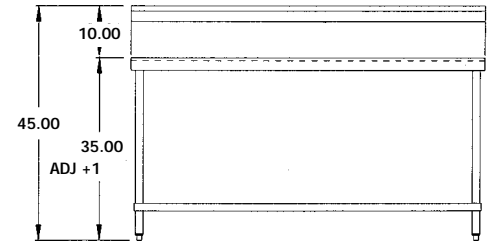

A Width	B Length	ECONOMY 16GA 430 Model #	DELUX 16GA 304 Model #	PREMIUM 14GA 304 Model #	AEROSPEC 14GA 304 Model #	Ship Weight	Cubic Feet
24" WIDE							
24	24	4TGB-2424	3TGB-2424	2TGB-2424	1TGB-2424	50	5
24	30	4TGB-2430	3TGB-2430	2TGB-2430	1TGB-2430	55	6
24	36	4TGB-2436	3TGB-2436	2TGB-2436	1TGB-2436	66	7
24	48	4TGB-2448	3TGB-2448	2TGB-2448	1TGB-2448	81	9
24	60	4TGB-2460	3TGB-2460	2TGB-2460	1TGB-2460	95	12
24	72	4TGB-2472	3TGB-2472	2TGB-2472	1TGB-2472	113	14
24	84	4TGB-2484	3TGB-2484	2TGB-2484	1TGB-2484	135	16
24	96	4TGB-2496	3TGB-2496	2TGB-2496	1TGB-2496	150	18
24	108	4TGB-24108	3TGB-24108	2TGB-24108	1TGB-24108	165	21
24	120	4TGB-24120	3TGB-24120	2TGB-24120	1TGB-24120	268	28
24	132	4TGB-24132	3TGB-24132	2TGB-24132	1TGB-24132	301	36
24	144	4TGB-24144	3TGB-24144	2TGB-24144	1TGB-24144	316	39

30" WIDE							
30	24	4TGB-3024	3TGB-3024	2TGB-3024	1TGB-3024	56	6
30	30	4TGB-3030	3TGB-3030	2TGB-3030	1TGB-3024	70	7
30	36	4TGB-3036	3TGB-3036	2TGB-3036	1TGB-3036	77	9
30	48	4TGB-3048	3TGB-3048	2TGB-3048	1TGB-3048	92	11
30	60	4TGB-3060	3TGB-3060	2TGB-3060	1TGB-3060	111	14
30	72	4TGB-3072	3TGB-3072	2TGB-3072	1TGB-3072	129	17
30	84	4TGB-3084	3TGB-3084	2TGB-3084	1TGB-3084	153	20
30	96	4TGB-3096	3TGB-3096	2TGB-3096	1TGB-3096	171	22
30	108	4TGB-30108	3TGB-30108	2TGB-30108	1TGB-30108	195	25
30	120	4TGB-30120	3TGB-30120	2TGB-30120	1TGB-30120	294	40
30	132	4TGB-30132	3TGB-30132	2TGB-30132	1TGB-30132	331	43
30	144	4TGB-30144	3TGB-30144	2TGB-30144	1TGB-30144	346	47

36" WIDE							
36	36	4TGB-3636	3TGB-3636	2TGB-3636	1TGB-3636	92	10
36	48	4TGB-3648	3TGB-3648	2TGB-3648	1TGB-3648	101	14
36	60	4TGB-3660	3TGB-3660	2TGB-3660	1TGB-3660	121	17
36	72	4TGB-3672	3TGB-3672	2TGB-3672	1TGB-3672	142	20
36	84	4TGB-3684	3TGB-3684	2TGB-3684	1TGB-3684	160	23
36	96	4TGB-3696	3TGB-3696	2TGB-3696	1TGB-3696	169	27
36	108	4TGB-36108	3TGB-36108	2TGB-36108	1TGB-36108	189	30
36	120	4TGB-36120	3TGB-36120	2TGB-36120	1TGB-36120	315	46
36	132	4TGB-36132	3TGB-36132	2TGB-36132	1TGB-36132	358	51
36	144	4TGB-36144	3TGB-36144	2TGB-36144	1TGB-36144	373	55

All dimensions are typical (tol. ±1/8"). • For Accessories and Options see pages TS-5A, TS-5B.